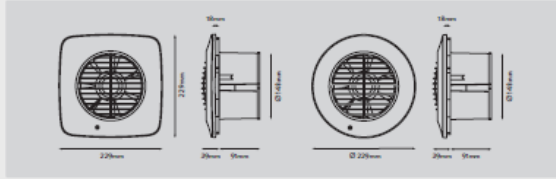

Domestic

Simply Silent™ DX150 6/150mm axial extract fan range

Product Feature	DX150S	DX150TS	DX150PS	DX150HTS	DX150R	DX150TR	DX150PB	DX150HTR
Reference Number	93070AW	93072AW	93074AW	93076AW	9307AW	93073AW	93075AW	93077AW
Design	■	■	■	■	■	■	■	■
Standard	✓				✓			
Timer (adjustable 30s- 30mins)		✓		✓		✓		✓
Pullcord			✓				✓	
Humidicut				✓				✓
Backdraught Shutter	✓	✓	✓	✓	✓	✓	✓	✓

Product Selector	DX150
Speeds	2
Extract Performance (l/s)	60/67
Extract Performance (m³/h)	244/241
Electrical Power Rating (W)	15/22.6
Specific Fan Power (SFP) (W/l/s)	0.25/0.34
Sound Pressure Level (dBA@3m)	39/42
IP Rating	IPX4

Domestic